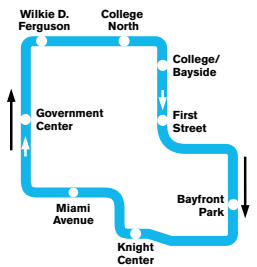

MIAMI-DADE TRANSIT
Metromover
System

072014

Full Loop

When Full Loop mode is announced, the Brickell & Omni Loops run as one single loop

- INNER LOOP
- OMNI LOOP
- BRICKELL LOOP
- STATION SERVING SINGLE LOOP
- STATION SERVING MULTIPLE LOOPS
- STATION WITH ART EN ROUTE
- METRO RAIL

Omni Loop

Travels counterclockwise & serves Downtown Miami & Omni

Inner Loop

Travels clockwise & serves Downtown Miami

Brickell Loop

Travels counterclockwise & serves Downtown Miami & Brickell

@IRideMDT
 MiamiDadeTransit