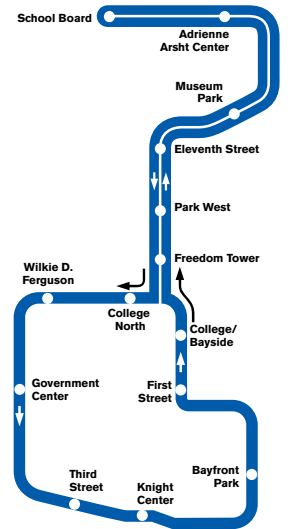

MIAMI-DADE TRANSIT
Metromover
System

072014

Full Loop

When Full Loop mode is announced, the Brickell & Omni Loops run as one single loop

- INNER LOOP
- OMNI LOOP
- BRICKELL LOOP
- STATION SERVING SINGLE LOOP
- STATION SERVING MULTIPLE LOOPS
- STATION WITH ART EN ROUTE
- METRO RAIL

Omni Loop

Travels counterclockwise & serves Downtown Miami & Omni

Inner Loop

Travels clockwise & serves Downtown Miami

Brickell Loop

Travels counterclockwise & serves Downtown Miami & Brickell

@IRideMDT
 MiamiDadeTransit

MIAMI-DADE TRANSIT TRACKER
 Available on the iPhone
 App Store
 ANDROID APP ON Google play

Information: **3-1-1**
 Información: **3-1-1**
 Enfomasyon: **3-1-1**
 305-468-5900 TDD: 305-468-5402
 www.miamidade.gov/transit