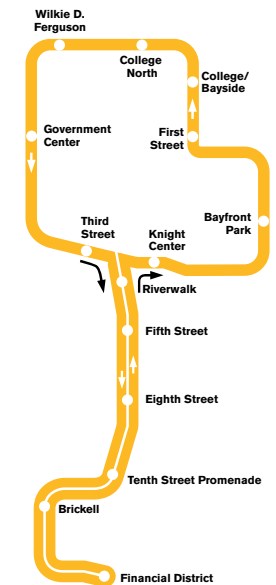

MIAMI-DADE TRANSIT
Metromover
System

072014

Full Loop

When Full Loop mode is announced, the Brickell & Omni Loops run as one single loop

- INNER LOOP
- OMNI LOOP
- BRICKELL LOOP
- STATION SERVING SINGLE LOOP
- STATION SERVING MULTIPLE LOOPS
- STATION WITH ART EN ROUTE
- METRO RAIL

Omni Loop

Travels counterclockwise & serves Downtown Miami & Omni

Inner Loop

Travels clockwise & serves Downtown Miami

Brickell Loop

Travels counterclockwise & serves Downtown Miami & Brickell

@IRideMDT
 MiamiDadeTransit

MIAMI-DADE TRANSIT TRACKER
 Available on the iPhone
 App Store
 ANDROID APP ON Google play

Information: **3-1-1**
 Información: **3-1-1**
 Enfomasyon: **3-1-1**
 305-468-5900 TDD: 305-468-5402
 www.miamidade.gov/transit